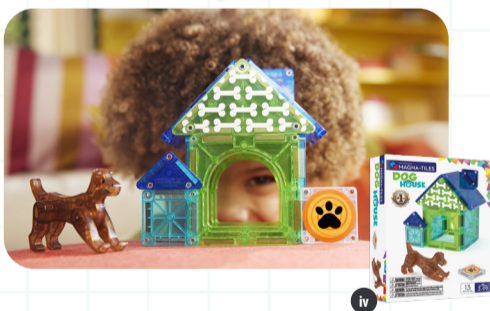

ISETAN MEMBERS' EXCLUSIVE ONLY ON 19 - 21 JUNE

50% OFF* on Peach Cloud Oolong or Coconut Cloud with any dine-in meal.

*Valid with any dine-in meal at TCC - Isetan from 19th to 21st June 2026. Limit to one redemption per Isetan cardmember per bill.

Prices are subject to service charge and prevailing government taxes.

SMART TOYS • BIG JOY

5 - 18 JUN
LEVEL 4 CHILDREN'S
ALL FEATURED ITEMS
LESS 15%

THE ORIGINAL MAGNA-TILES

- i. City Center **Usual \$199.90**
- ii. microMAGS 70-pc Deluxe Set **Usual \$89.90**
- iii. Cat Tree **Usual \$29.90**
- iv. Dog House **Usual \$29.90**
- v. Rail Racers **Usual \$64.90**