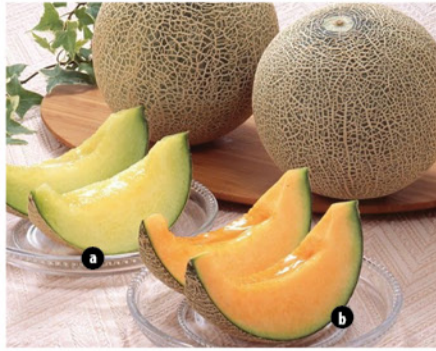

Isetan Scotts Supermarket Basement

a. Japan Andes Melon
b. Japan Akaniku Melon
Usual $55 per pc
$45 each

PLATINUM & PRIVILEGE MEMBERS' EXCLUSIVE
Additional 5% off

US Red Cherry
454g/pkt Usual $21.90
$17.90

PLATINUM & PRIVILEGE MEMBERS' EXCLUSIVE
Additional 5% off

Japan Aiko Tomato
300g/pkt Usual $15.90
$12.90

PLATINUM & PRIVILEGE MEMBERS' EXCLUSIVE
Additional 5% off

Japan Soramame
200g/pkt Usual $13.50
$10.50

PLATINUM & PRIVILEGE MEMBERS' EXCLUSIVE
Additional 5% off