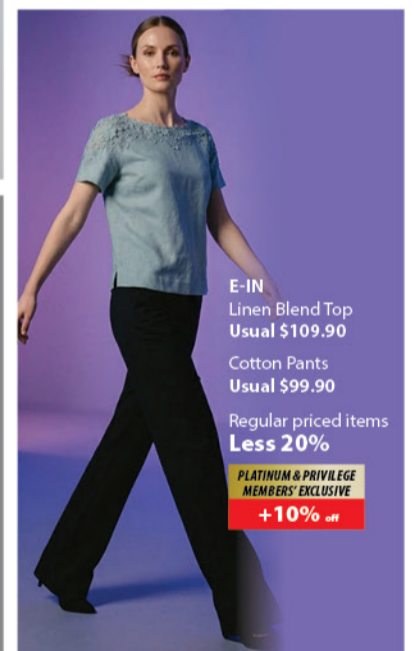

E-IN
Linen Blend Top
Usual $109.90
Cotton Pants
Usual $99.90

Regular priced items
Less 20%

PLATINUM & PRIVILEGE MEMBERS' EXCLUSIVE
+10% off