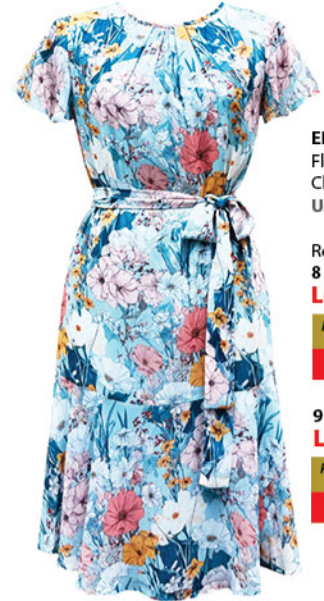

EIGHT
Floral Print Chiffon Dress
Usual $179

Regular priced items
8 May only Less 20%

PLATINUM & PRIVILEGE MEMBERS' EXCLUSIVE
+10% off

9 & 10 May Less 10%

PLATINUM & PRIVILEGE MEMBERS' EXCLUSIVE
+10% off